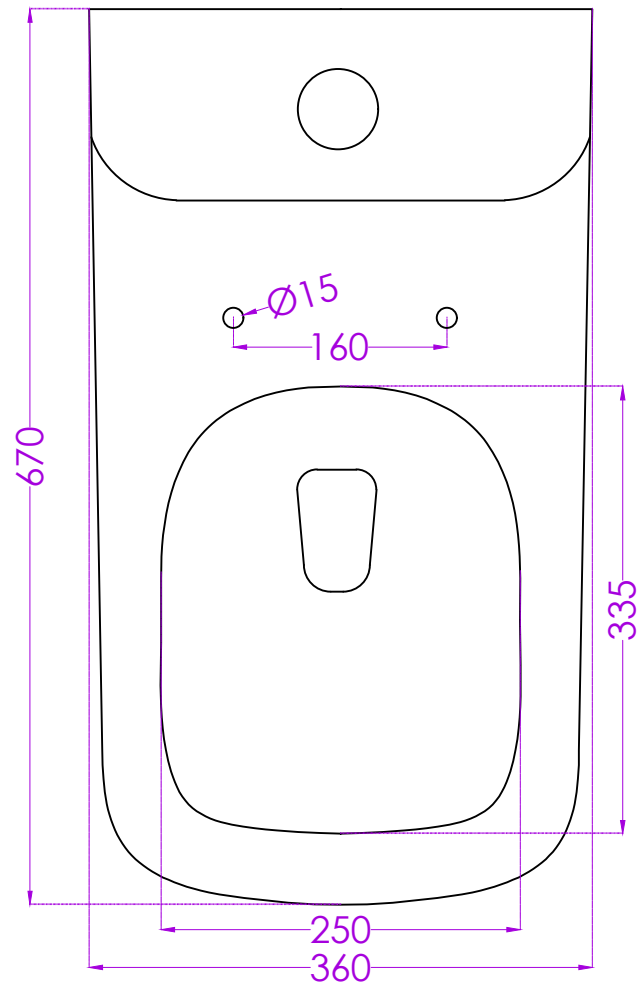

CLEAR P2907PW0104

300MM OMNI SUITE

JOHNSON

PLAN

SIDE